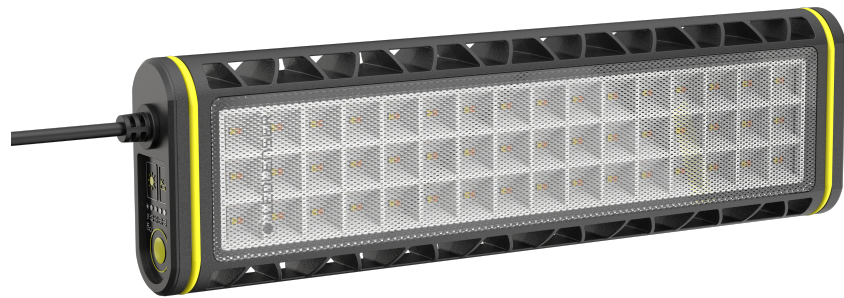

— PRODUCT DATA SHEET

AT10C Work

AT10C Work

PRODUCT DESCRIPTION

Reliable lighting is key – especially in an emergency. That's where the Ledlenser AT10C Work comes into play. The mains-operated Task Light can easily be mounted in tents, on scaffolding and on ceilings and provides continuous and efficient lighting for disaster relief teams, firefighters or construction workers.

- Extremely bright 5000 lm Task Light with 5 brightness levels and 5-step tunable white light
- Efficient directed light, maximum illuminance and reduced glaring thanks to Multi-Concentrated Light technology
- Flexible mounting via hook and loop fastener and M10 internal threads for tripod or wall mounting
- High water and dust protection (IP67) and robust aluminum housing
- Bluetooth ready⁶, separately available Controller for Area Lights

POWER SUPPLY

Rechargeable	No
Energy modes	Constant Light

FURTHER SPECIFICATIONS

IP class	IP67
Drop test (drop height) [m]	1.5
IK Code [J]	7
Working temperature range [°C]	-20 to +40

LIGHT FUNCTIONS

Low Power, Mid Power, Power

SWITCH

Multifunctional Switch

FEATURES

Tunable white, Reduced Peripheral Glare, Transportation lock, Dimmable, Memory function

TECHNOLOGIES

Multi-Concentrated Light, Temperature Control System, Cooling Technology